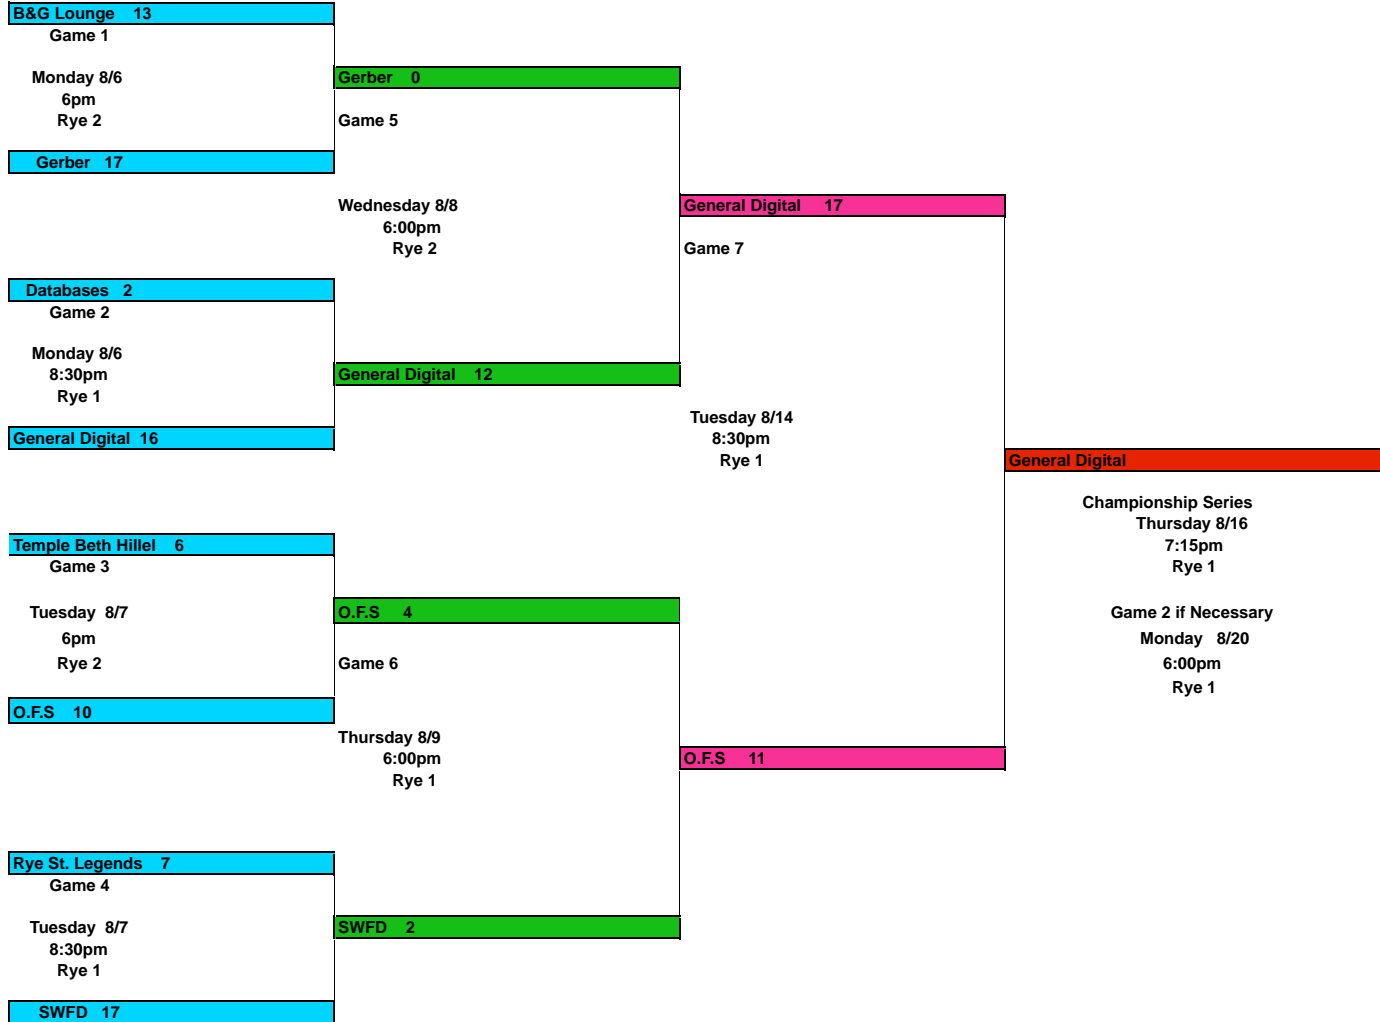

**Softball Playoffs  
Winner Bracket**

C Division

If games are cancelled due to weather, they will be played the next day  
Higher seed is home team throughout playoffs

**Softball Playoffs**  
**Loser Bracket**      C Division

If games are cancelled due to weather, they will be played the next day  
 Higher seed is home team throughout playoffs